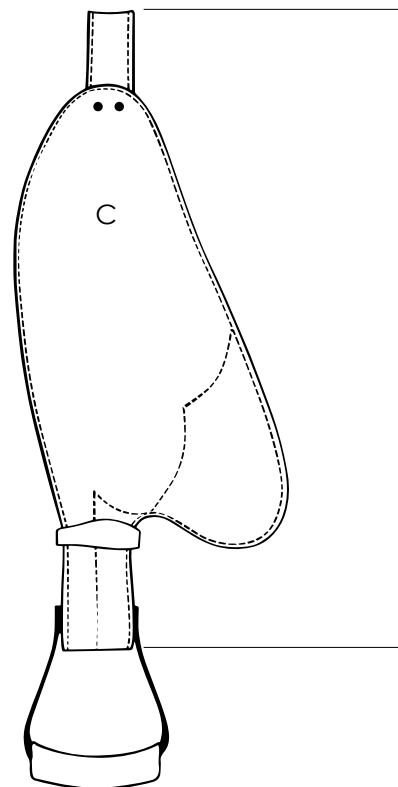

# SPECIFICATIONS

A. SADDLE SIZE

16", 17", 18"

B. SEAT SIZE

16" SADDLE SIZE = 14" SEAT SIZE

17" SADDLE SIZE = 15" SEAT SIZE

18" SADDLE SIZE = 16" SEAT SIZE

C. FENDER

STANDARD SIZE 22" - 26"

D. GULLET WIDTH

NARROW, MEDIUM, WIDE

Adult standard size fenders available from 22" - 26"  
Short length fenders upon request from 18" - 24"