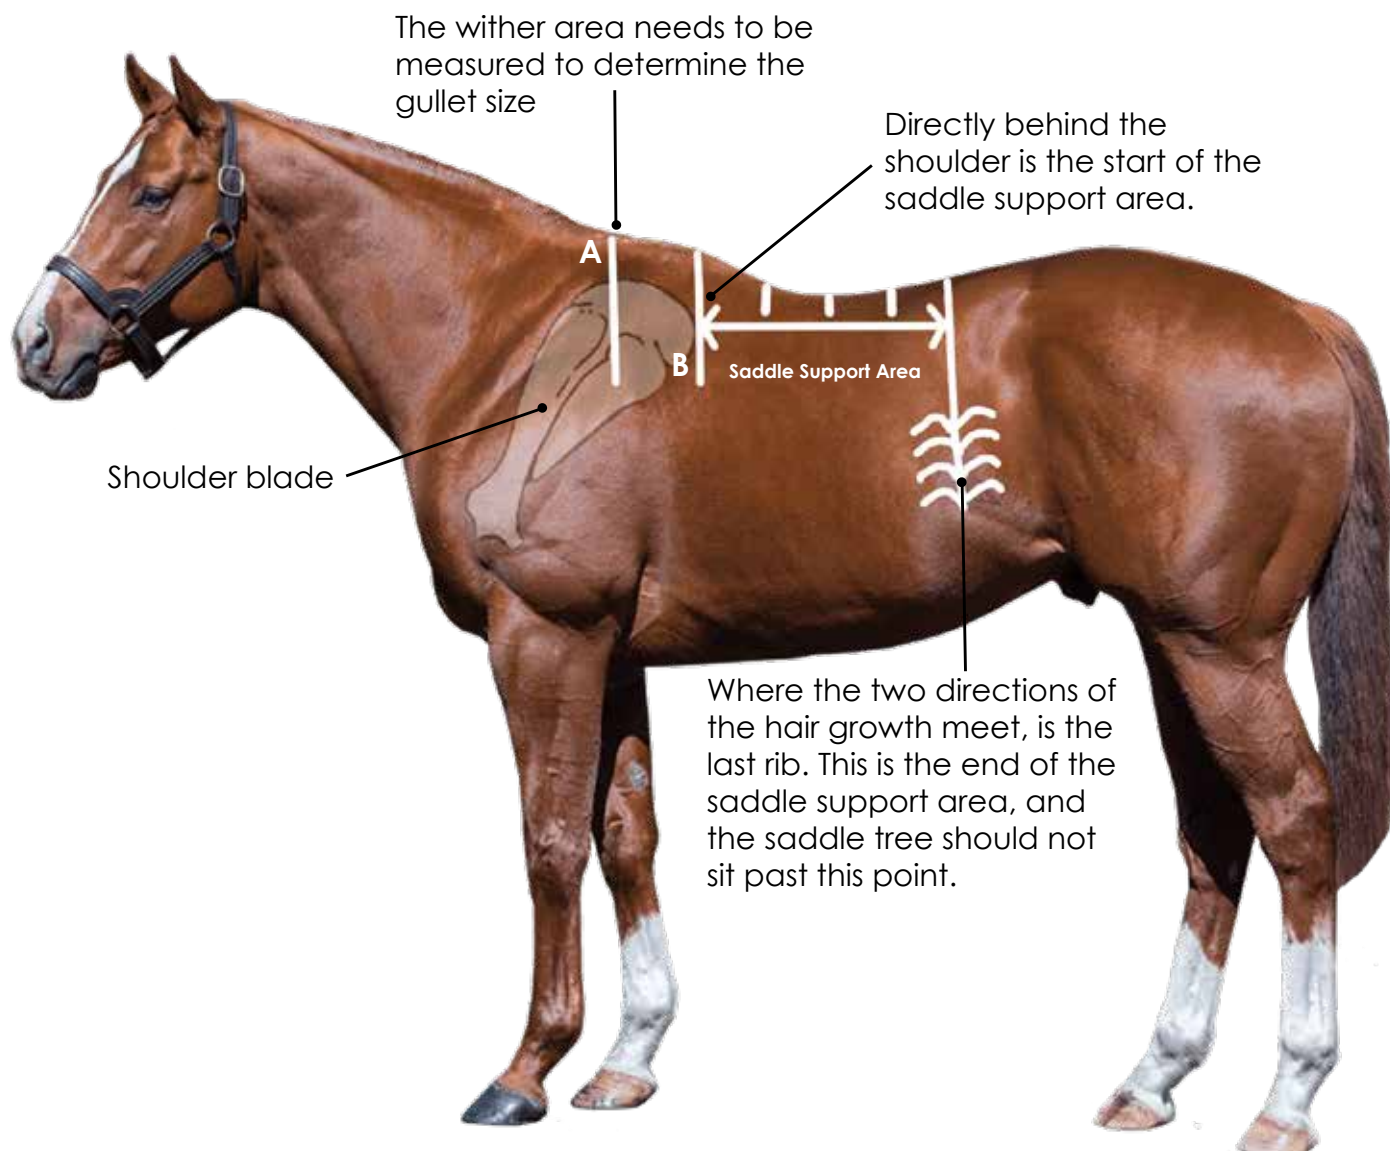

STANDARD SIZE 22" - 26"

D. GULLET WIDTH

NARROW, MEDIUM, WIDE

Adult standard size fenders available from 22" - 26"  
Short length fenders upon request from 18" - 24"

# MEASURING UP

- Built on the StrideFree® tree for complete freedom in horse shoulder movement
- Interchangeable open-shape gullet system available in narrow, medium and wide
- Quality durable cow hide
- Soft padded seat
- Fully adjustable wide load bearing panels
- Choice of sheepskin or felt panels
- Generous channel width for spinal clearance
- Choice of latigo or standard girth straps
- Choice of aluminium or leather covered ox-bow stirrups
- Stainless steel safety stirrup bars