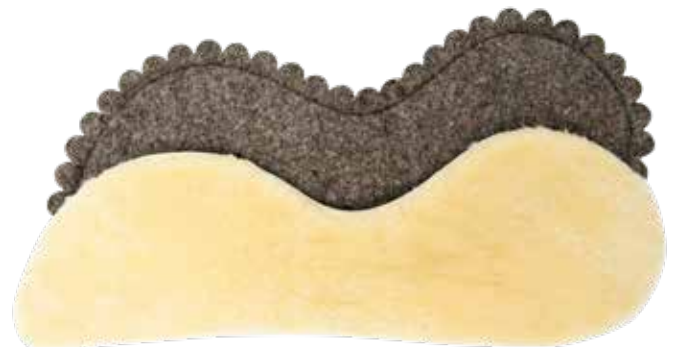

The **NEW**  
**STRIDE**  
**FREE**<sup>®</sup>  
AUSTRALIAN  
**HALF BREED**  
SADDLE RANGE

The **Australian Half Breed Saddle** incorporates features of both the Australian Stock Saddle and the Western Saddle.

**Built on the StrideFree® Tree**

**Girth Strap Options**  
**Girth Straps**

**Latigo**

**Interchangeable Gullet System**

Watch Video

**Aluminium or Leather Covered Ox-Bow Stirrups**

**Choice of Felt or Sheepskin panels.**

- Built on the StrideFree® tree for complete freedom in horse shoulder movement
- Interchangeable open-shape gullet system available in narrow, medium and wide
- Quality durable cow hide
- Soft padded seat
- Fully adjustable wide load bearing panels
- Choice of sheepskin or felt panels
- Generous channel width for spinal clearance
- Choice of latigo or standard girth straps
- Choice of aluminium or leather covered ox-bow stirrups
- Stainless steel safety stirrup bars

- Built on the StrideFree® tree for complete freedom in horse shoulder movement
- Interchangeable open-shape gullet system available in narrow, medium and wide
- High quality soft grippy leather
- Soft padded seat
- Fully adjustable wide load bearing panels
- Choice of sheepskin or felt panels
- Generous channel width for spinal clearance
- Choice of latigo or standard girth straps
- Choice of aluminium or leather covered ox-bow stirrups
- Stainless steel safety stirrup bars