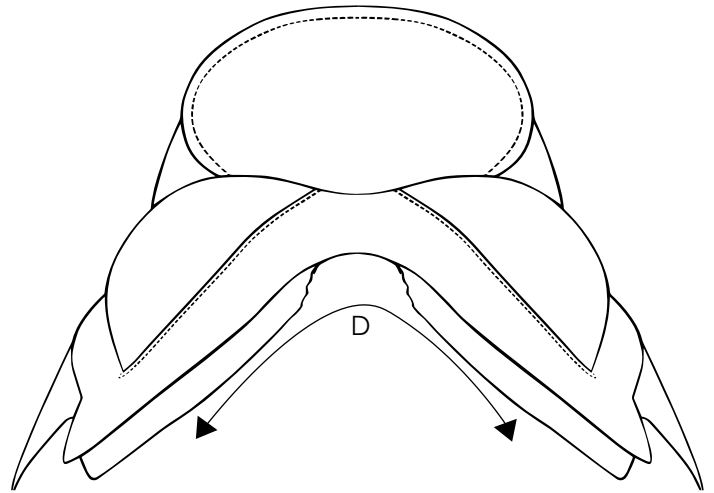

# SPECIFICATIONS

A. SADDLE SIZE

16", 17", 18"

B. SEAT SIZE

16" SADDLE SIZE = 14" SEAT SIZE

17" SADDLE SIZE = 15" SEAT SIZE

18" SADDLE SIZE = 16" SEAT SIZE

C. FENDER

STANDARD SIZE 22" - 26"

D. GULLET WIDTH

NARROW, MEDIUM, WIDE

Adult standard size fenders available from 22" - 26"  
Short length fenders upon request from 18" - 24"